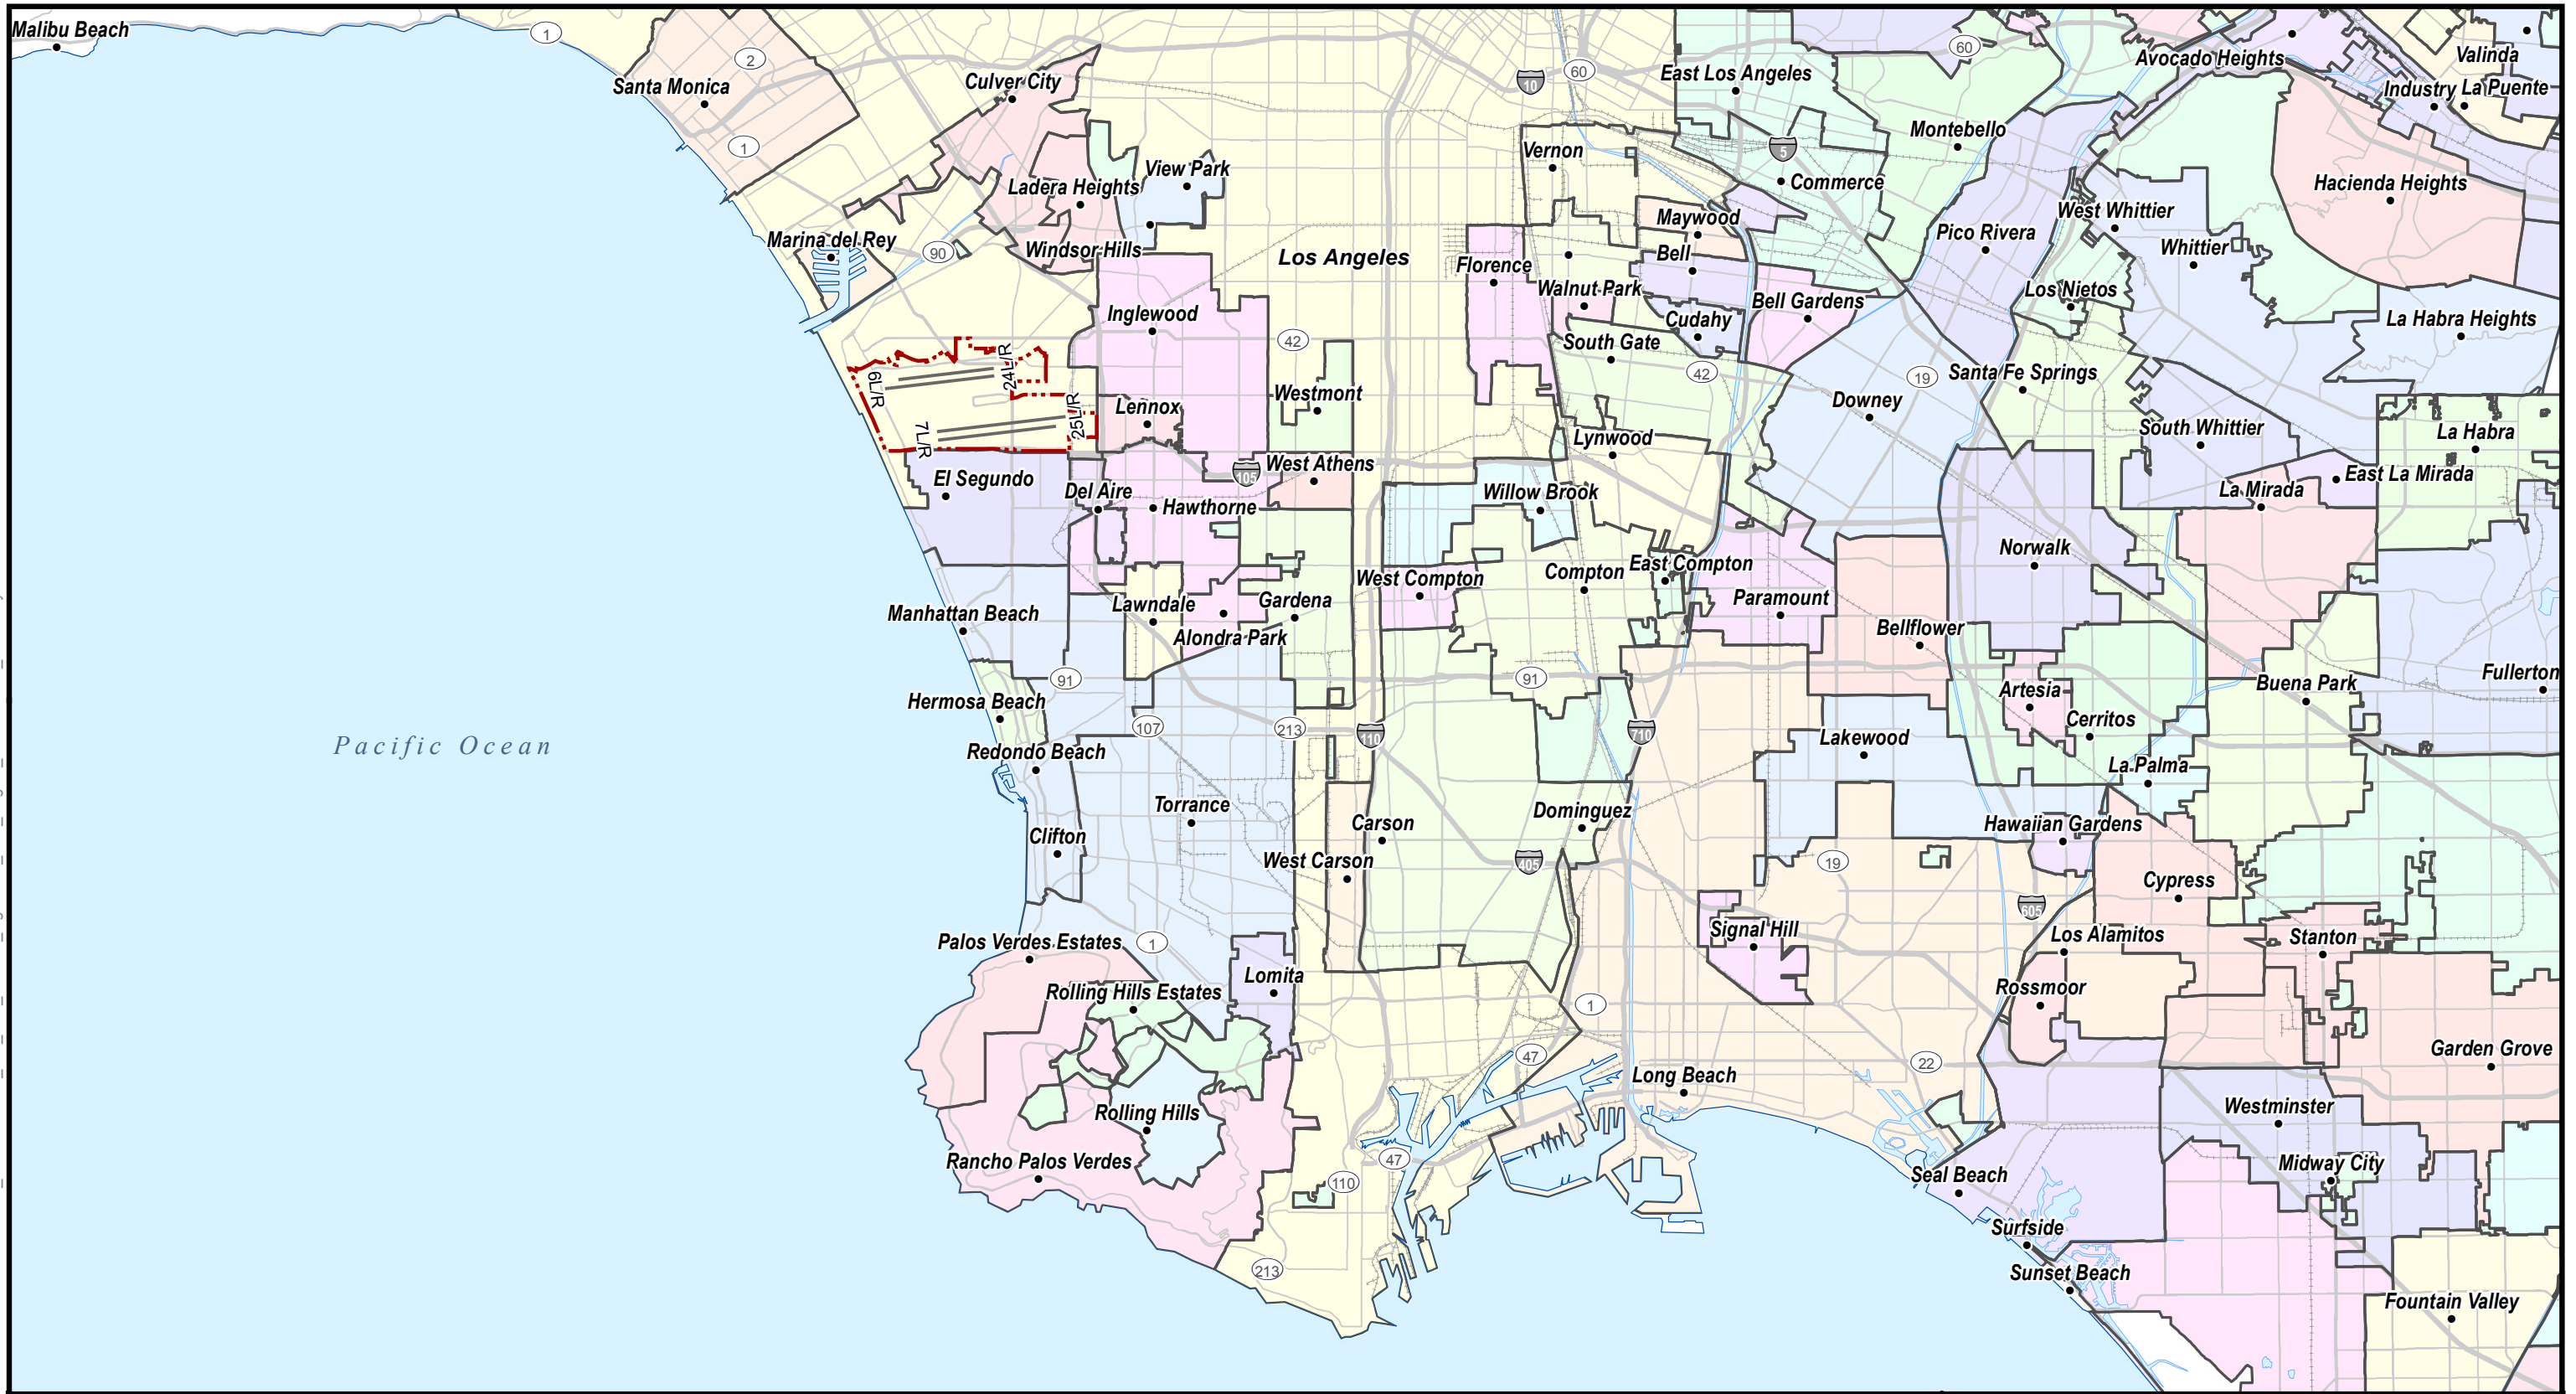

Path: H:\GIS\USA\CA\300700_LAWA\305210_004_LAX_Part161_FigureS-2_LAX_Region_Jurisdictional_Boundary.mxd

Basemap: Los Angeles World Airports (LAWA), Southern California Association of Governments (SCAG), Environmental Systems Research Institute (ESRI), United States Geological Survey (USGS)

- Airport Boundary
- Runway / Taxiway
- River / Streams
- Roads
- Railroad
- Jurisdictional Boundary

LAX Region with Local Jurisdictions and Boundaries

Figure S-2