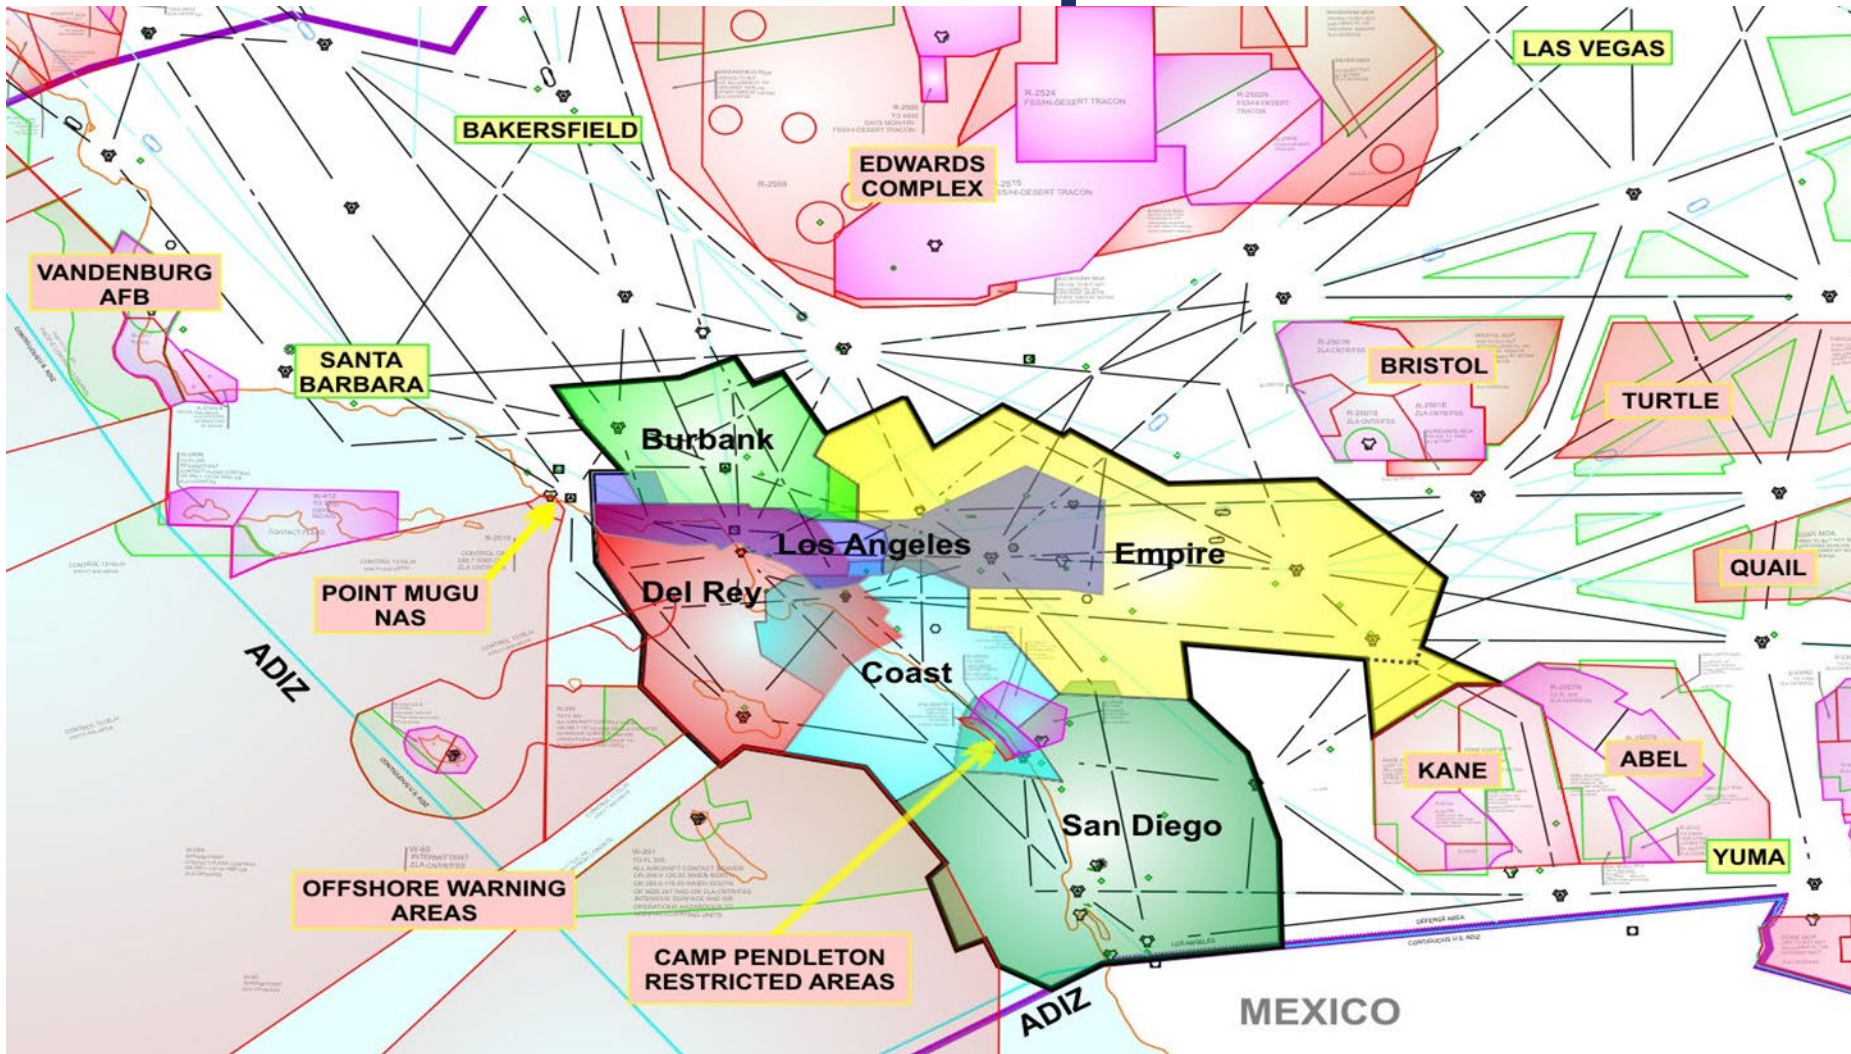

- **Prior to departure, the airline/pilot will file a flight plan. Items evaluated to determine which route to fly are:**

- Fuel
- Traffic Patterns
- Weather
- Required Routes

- **Once the aircrew is ready to depart, they will contact the Tower.**

Clearance Delivery → Ground Control → Local Control

Terminal RADAR Approach Control (TRACON)

- **Once the flight is airborne, the tower controller will turn communications and control of the flight over to Southern California TRACON (SCT) controller.**
- **SCT is located in San Diego, and handles flights throughout Southern California up to 23,000 feet.**
- **SCT is the busiest TRACON in the world.**

**FY2018 –
2,256,970
operations, the
most since
2001.**

SCT Airspace

SCT Traffic Flows

Air Route Traffic Control Center (ARTCC – “Center”)

- **When the flight climbs out of the vertical limits of SCT’s airspace, communications transfer to Los Angeles Center (ZLA) located in Palmdale, California.**
- **During all stages of flight, controllers will ensure the flight is clear of any other aircraft and known bad weather.**

ZLA Airspace

National Airspace Boundaries

- There are 22 Air Traffic Control Centers
- Within each Center airspace, there are one or more Terminal Radar Approach Control (TRACON).
- Within each TRACON, there can be numerous airports. For example, SCT TRACON has 42 ATCTs.