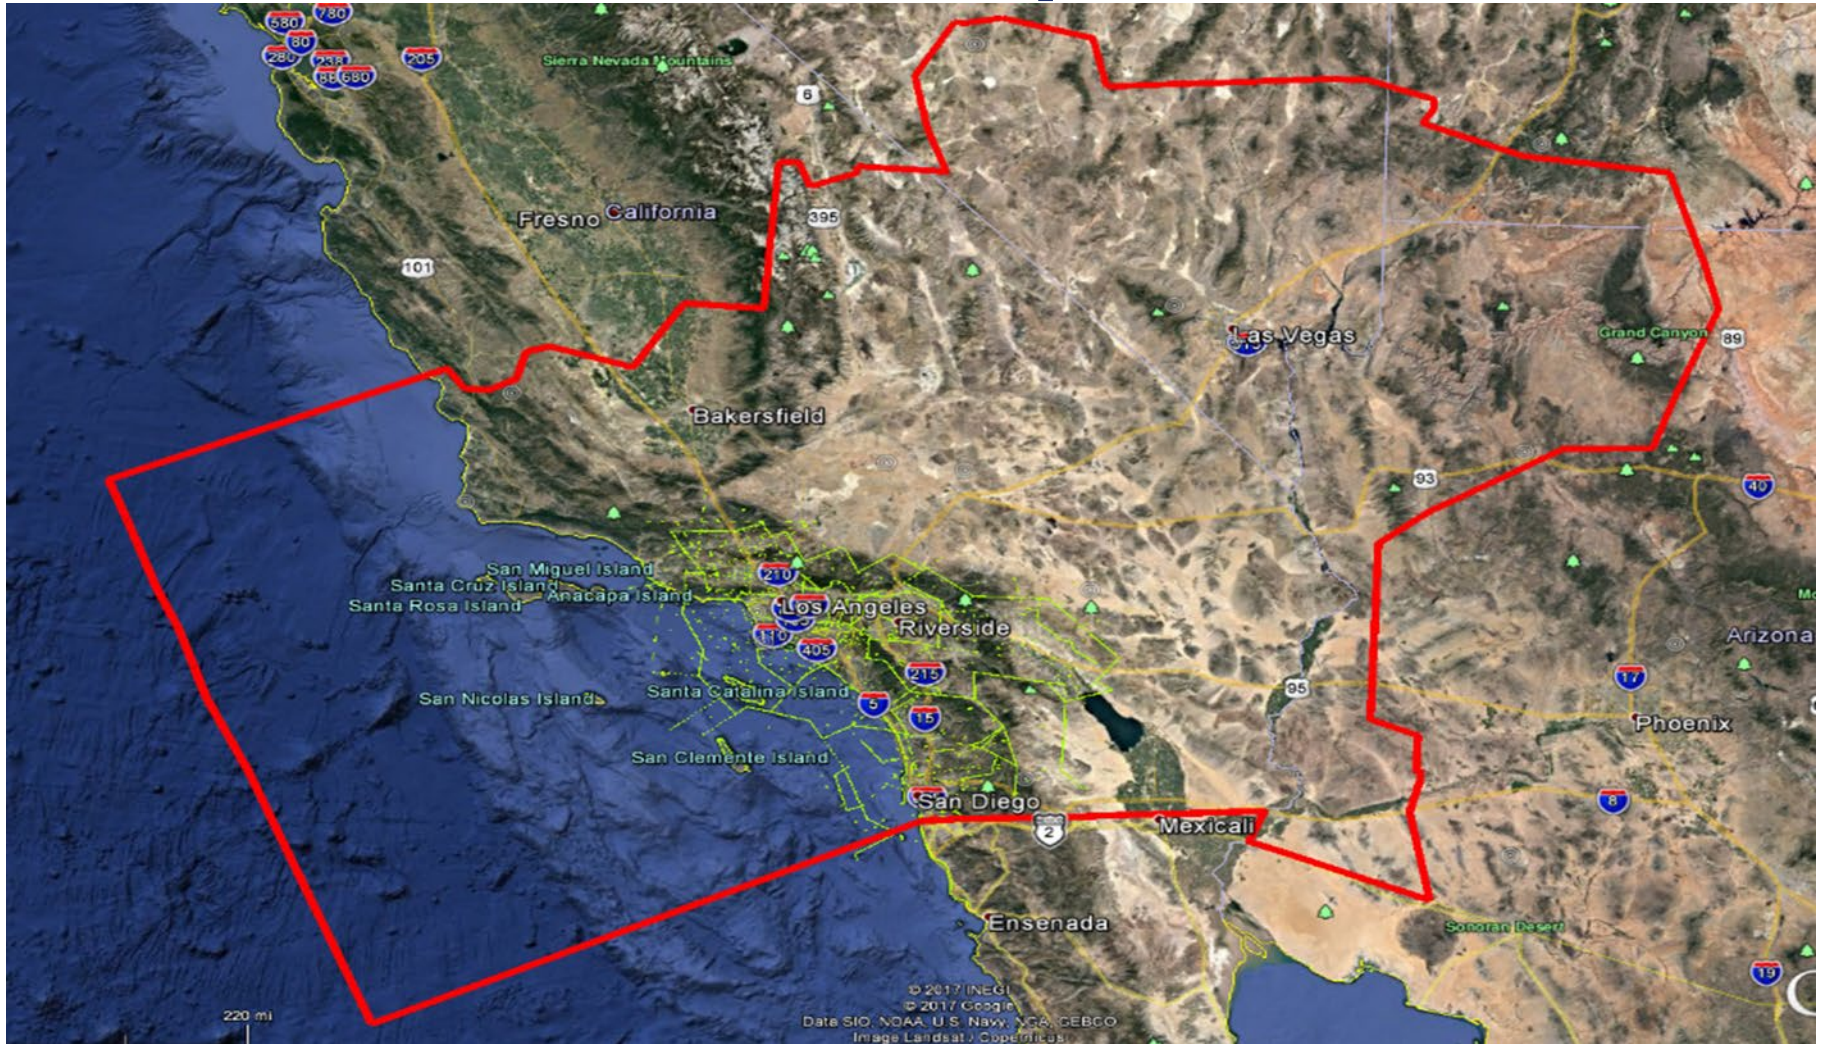

- **Prior to departure, the airline/pilot will file a flight plan. Items evaluated to determine which route to fly are:**

- Fuel
- Traffic Patterns
- Weather
- Required Routes

- **Once the aircrew is ready to depart, they will contact the Tower.**

Clearance Delivery → Ground Control → Local Control

Terminal RADAR Approach Control (TRACON)

- **Once the flight is airborne, the tower controller will turn communications and control of the flight over to Southern California TRACON (SCT) controller.**
- **SCT is located in San Diego, and handles flights throughout Southern California up to 23,000 feet.**
- **SCT is the busiest TRACON in the world.**

**FY2018 –
2,256,970
operations, the
most since
2001.**

SCT Airspace

SCT Traffic Flows

Air Route Traffic Control Center (ARTCC – “Center”)

- **When the flight climbs out of the vertical limits of SCT’s airspace, communications transfer to Los Angeles Center (ZLA) located in Palmdale, California.**
- **During all stages of flight, controllers will ensure the flight is clear of any other aircraft and known bad weather.**

ZLA Airspace

National Airspace Boundaries

- There are 22 Air Traffic Control Centers
- Within each Center airspace, there are one or more Terminal Radar Approach Control (TRACON).
- Within each TRACON, there can be numerous airports. For example, SCT TRACON has 42 ATCTs.